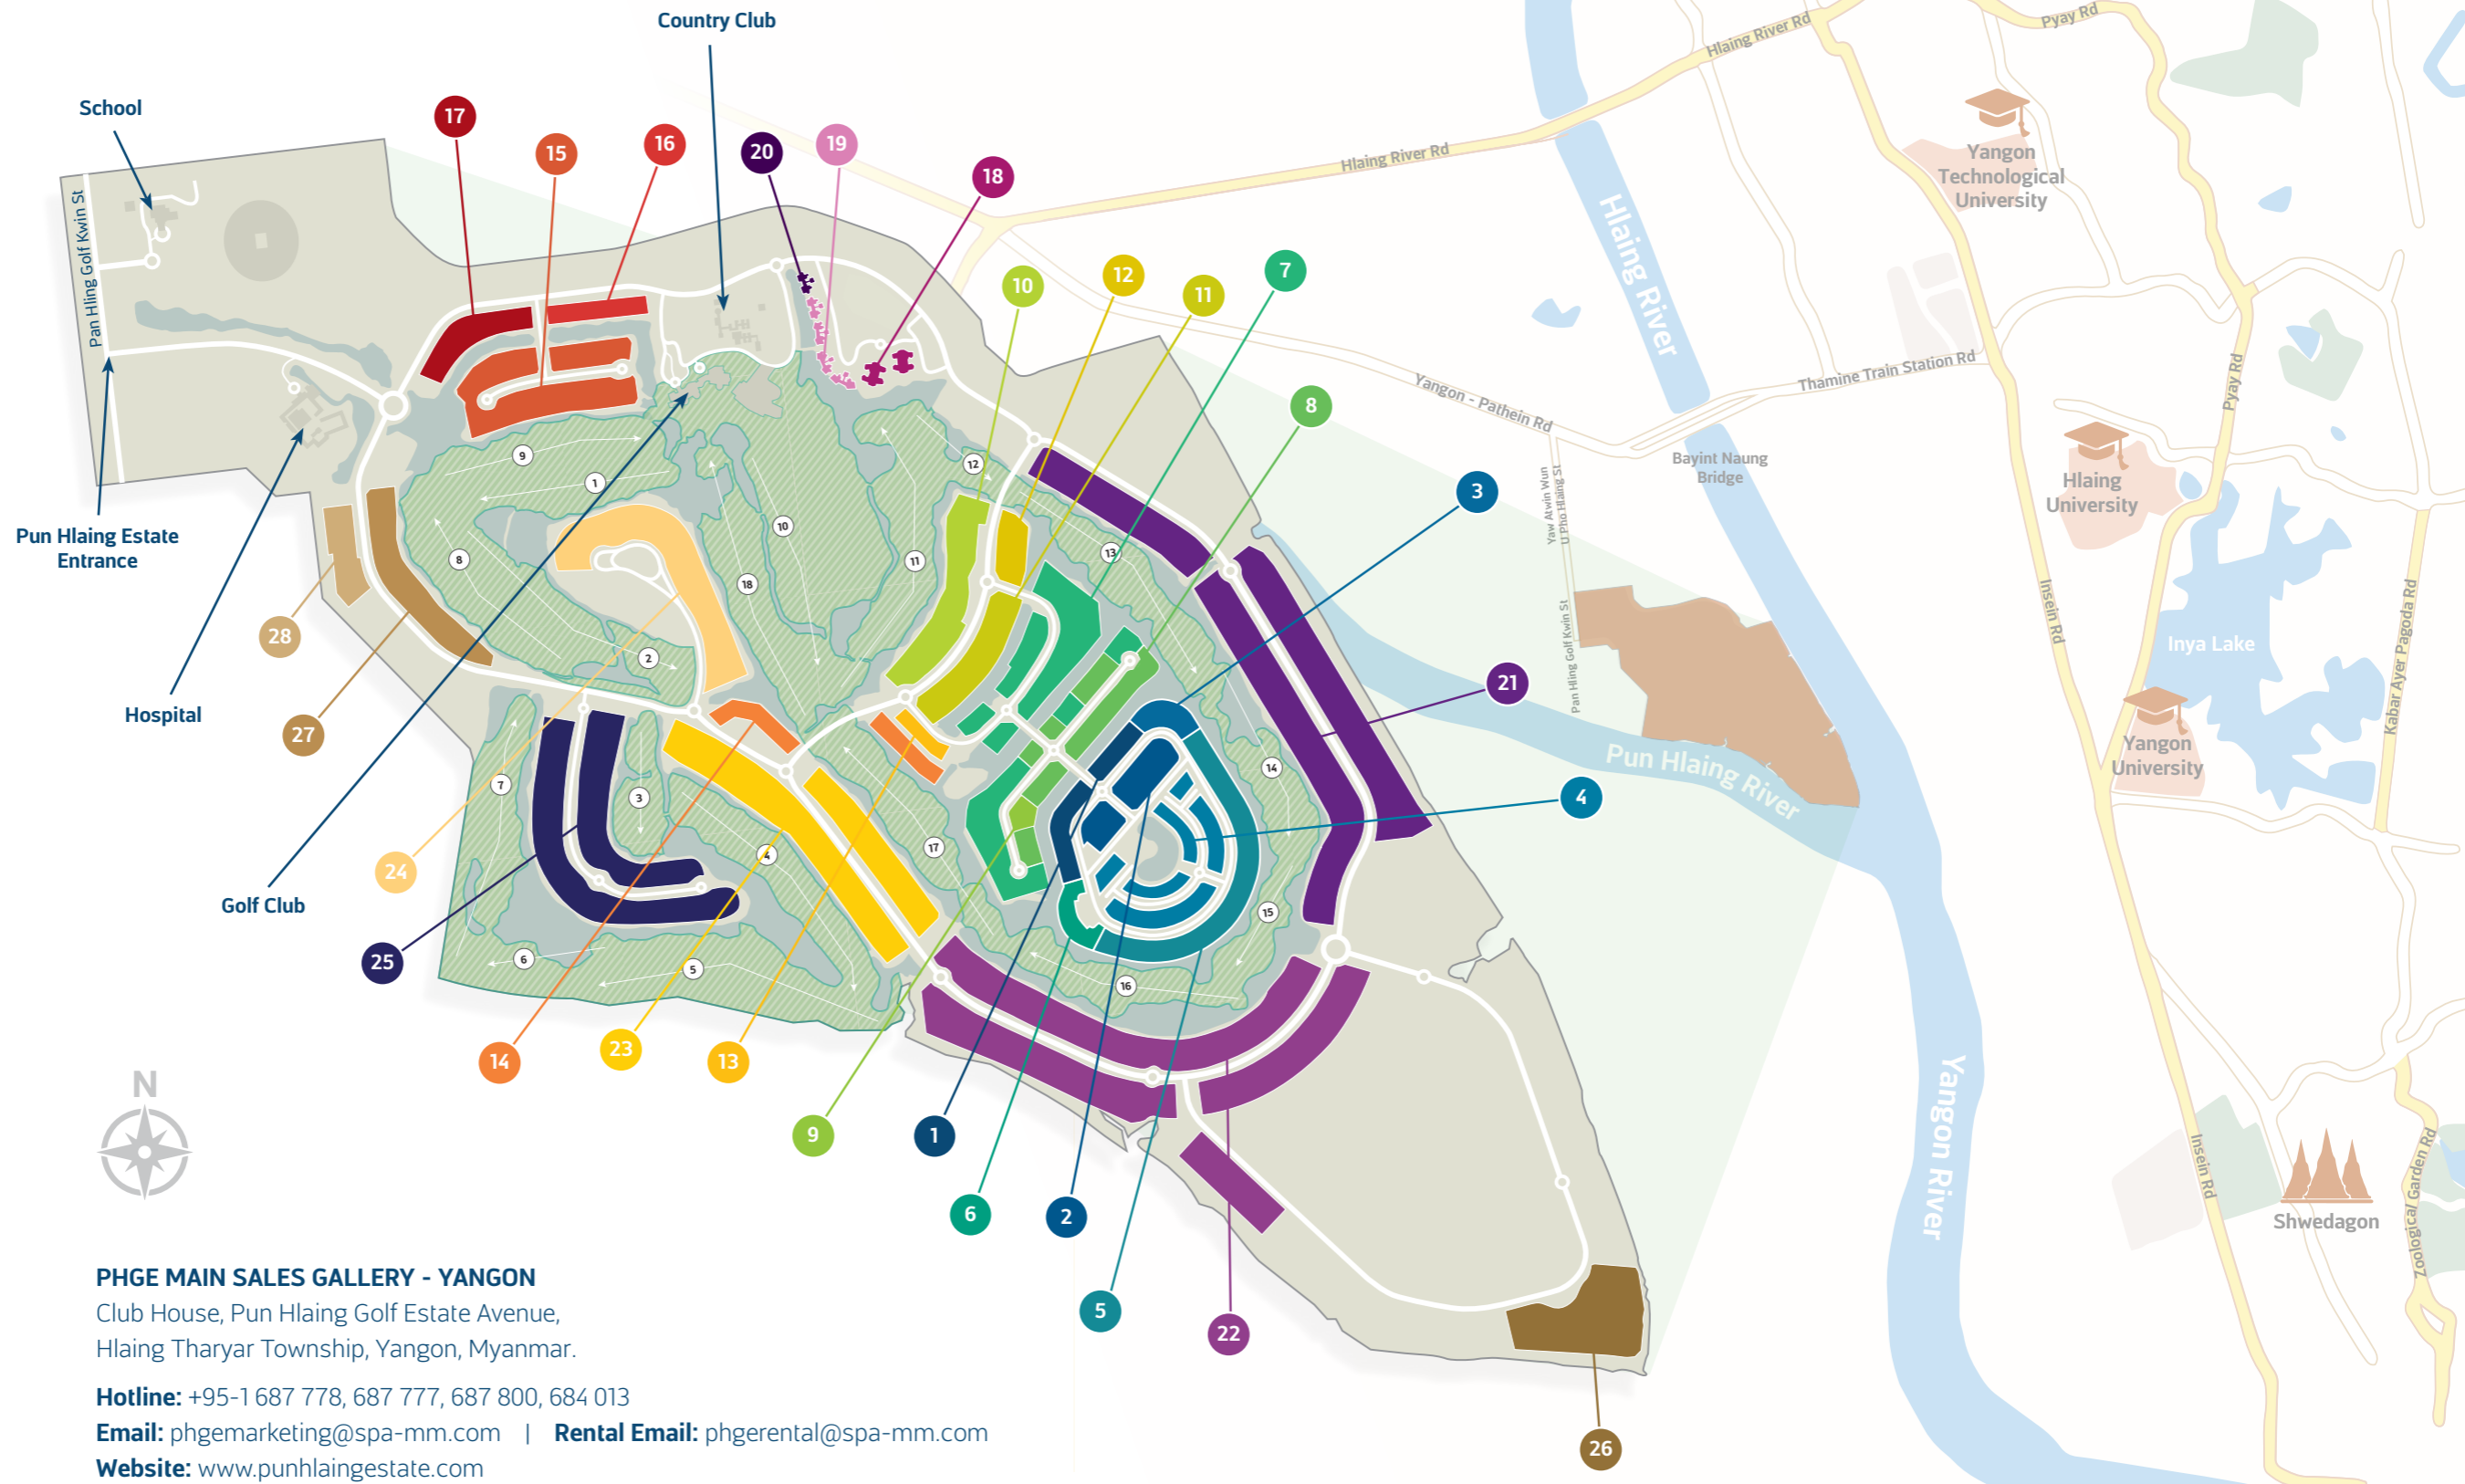

PUN HLAING
ESTATE

AROUND PUN HLAING ESTATE

Sprawled over 653 acres of land, Pun Hlaing Estate sits at the junction where the Pun Hlaing River and Hlaing River meets. A step away from the hustle and bustle of city life, the Estate is located on the fringe of downtown Yangon, accessible via the Bayint Naung Bridge.

- 1 Lotus Canal
- 2 Lotus Place
- 3 Lotus Terrace
- 4 Lotus Hill
- 5 Lotus Golf Course View Villa
- 6 16th Tee Apartments
- 7 Rose Garden
- 8 Rose Garden Villa
- 9 Rose Garden Terrace Townhouses
- 10 Bamboo Grove
- 11 Bamboo Grove Garden Villa
- 12 Fairway Villa
- 13 Ivory Court Villas
- 14 Ivory Court Residence
- 15 Jasmine Gardens
- 16 Jasmine Place
- 17 Jasmine Drive
- 18 Evergreen Condos A B
- 19 The Lake View C, D, E, F
- 20 The Residence G
- 21 Rain Tree Drive
- 22 Riverside Drive
- 23 Flame Tree Drive
- 24 Ebony Drive
- 25 Tamarind Gardens
- 26 Pagoda Point
- 27 Bougainvillea Drive
- 28 Pun Hlaing Golf Apartments

- Hole number
- Golf course
- → Direction of play

PHGE MAIN SALES GALLERY - YANGON
Club House, Pun Hlaing Golf Estate Avenue,
Hlaing Tharyar Township, Yangon, Myanmar.

Hotline: +95-1 687 778, 687 777, 687 800, 684 013
Email: phgemarketing@spa-mm.com | **Rental Email:** phgerental@spa-mm.com
Website: www.punhlaingestate.com